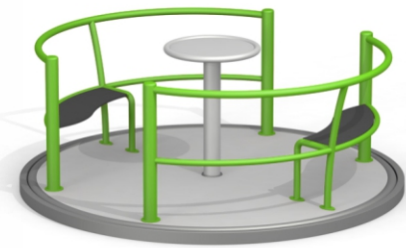

LARS LAJ[®]

artificial
grass 300,3m²

asfalt

10773
Epsilon

14139
Bench, Steel Construction

13074
Firehouse

20139-120
Metal Swing Frame 2+1+1 (BNS 120)

17240
Inclusive Merry-go-round