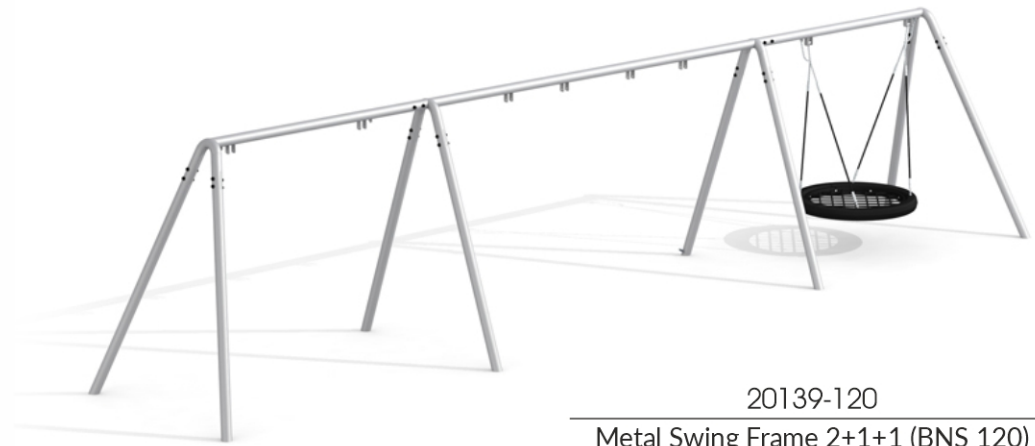

LARS LAJ[®]

artificial
grass 300,3m²

asfalt

10773
Epsilon

14139
Bench, Steel Construction

13074
Firehouse

20139-120
Metal Swing Frame 2+1+1 (BNS 120)

17240
Inclusive Merry-go-round